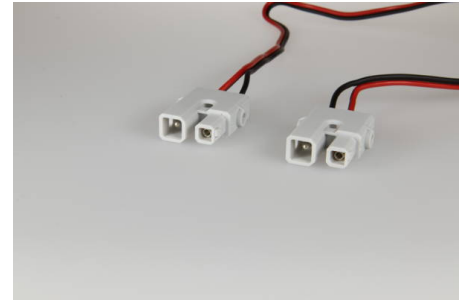

Connectors System AC 162  
LED Plug Connectors

AC 162 VLS LED 120 grey

connection cable, 2 pole, voltage rating: 150 V, current rating: 15 A,  
cable type: XYFAZ

Order Info

<b>reference number (ref. no.)</b>	14830212
<b>Applications</b>	Lighting, Installation
<b>PU</b>	50
<b>EAN</b>	4028012111732

Type

<b>type</b>	connection cable
<b>number of poles</b>	2 pole
<b>colour</b>	grey
<b>cross-section rating</b>	2.5 mm <sup>2</sup>
<b>protection against incorrect plugging</b>	yes
<b>latch</b>	yes

Technical Data

<b>voltage rating</b>	150 V
<b>current rating</b>	15 A
<b>insulating material</b>	PA 6.6
<b>contact material</b>	brass
<b>core cross-section min.</b>	0.5 mm <sup>2</sup>
<b>core cross-section max.</b>	2.5 mm <sup>2</sup>
<b>flammability rating</b>	V-2
<b>max. Ambient Temperature Operation</b>	70 °C
<b>cable type</b>	XYFAZ
<b>core cross-section</b>	0.5 mm <sup>2</sup>
<b>length</b>	1.20 m