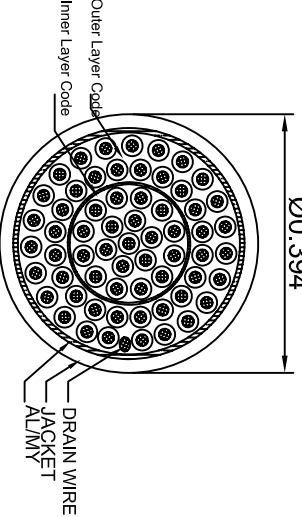

THE INFORMATION CONTAINED IN THIS DRAWING IS THE SOLE PROPERTY OF AMPHENOL CABLES ON DEMAND. ANY REPRODUCTION OR DISCLOSURE TO THIRD PARTIES, IN PART OR WHOLE, WITHOUT THE EXPRESS WRITTEN PERMISSION OF AMPHENOL CABLES ON DEMAND IS PROHIBITED.

REV.	DESCRIPTION	DATE	APPROVED
A	NEW RELEASE	03/01/07	
A1	Add wiring color	16/JAN/2012	

SEC A-A

LENGTH & P/N Table

LENGTH	P/N	Cable Color
2.5FT ±1 inch	CS-DSDHD62MM0-002.5	GREY
5FT ±2 inch	CS-DSDHD62MM0-005	GREY
10FT ±3 inch	CS-DSDHD62MM0-010	GREY
15FT ±3 inch	CS-DSDHD62MM0-015	GREY
25FT ±4 inch	CS-DSDHD62MM0-025	GREY
50FT ±8 inch	CS-DSDHD62MM0-050	GREY

PIN OUT: 1 TO 1		Inner Layer Code		Outer Layer Code		
Male	Male	Color	Male	Color	Male	
Pin1	Pin1	Black	Pin20	Black	Pin42	Green/Black
Pin2	Pin2	Brown	Pin21	Brown	Pin43	Grey/Black
Pin3	Pin3	Red	Pin22	Red	Pin44	Pink/Black
Pin4	Pin4	Orange	Pin23	Orange	Pin45	Pink/Red
Pin5	Pin5	Yellow	Pin24	Yellow	Pin46	Pink/Blue
Pin6	Pin6	Green	Pin25	Green	Pin47	Pink/Blue
Pin7	Pin7	Blue	Pin26	Blue	Pin48	Light Blue
Pin8	Pin8	Purple	Pin27	Purple	Pin49	Light Blue/Black
Pin9	Pin9	Grey	Pin28	Grey	Pin50	Light Blue/Red
Pin10	Pin10	White	Pin29	White	Pin51	Light Blue/Blue
Pin11	Pin11	Pink	Pin30	Pink	Pin52	Light Blue/Green
Pin12	Pin12	Light Green	Pin31	Light Green	Pin53	Light Blue/Green
Pin13	Pin13	Black/White	Pin32	Black/White	Pin54	Grey/Red
Pin14	Pin14	Brown/White	Pin33	Brown/White	Pin55	Purple/Black
Pin15	Pin15	Red/White	Pin34	Red/White	Pin56	Blue/Black
Pin16	Pin16	Orange/White	Pin35	Orange/White	Pin57	Light Green/Black
Pin17	Pin17	Green/White	Pin36	Green/White	Pin58	Light Green/Red
Pin18	Pin18	Blue/White	Pin37	Blue/White	Pin59	Light Green/Blue
Pin19	Pin19	Purple/White	Pin38	Purple/White	Pin60	Light Yellow
			Pin39	Red/Black	Pin61	Light Yellow/Green
			Pin40	Orange/Black	Pin62	Light Yellow/Black
			Pin41	Yellow/Black		SHIELD - Drain Wire