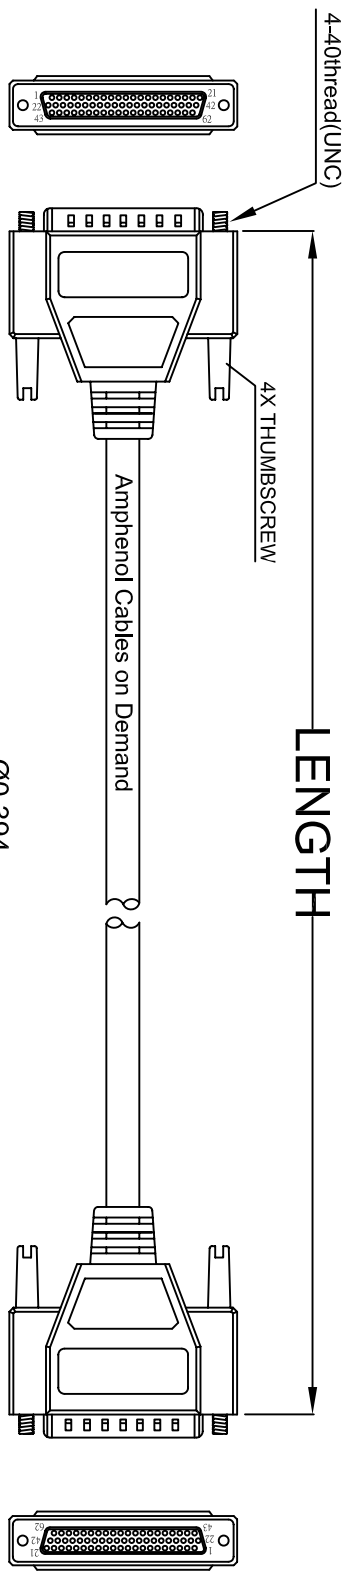

THE INFORMATION CONTAINED IN THIS DRAWING IS THE SOLE PROPERTY OF AMPHENOL CABLES ON DEMAND. ANY REPRODUCTION OR DISCLOSURE TO THIRD PARTIES, IN PART OR WHOLE, WITHOUT THE EXPRESS WRITTEN PERMISSION OF AMPHENOL CABLES ON DEMAND IS PROHIBITED.

REV.	DESCRIPTION	DATE	APPROVED
A	NEW RELEASE	03/01/07	
A1	Add wiring color	16/JAN/2012	

SEC A-A

LENGTH & P/N Table

LENGTH	P/N	Cable Color
2.5FT ±1 inch	CS-DSDHD62MM0-002.5	GREY
5FT ±2 inch	CS-DSDHD62MM0-005	GREY
10FT ±3 inch	CS-DSDHD62MM0-010	GREY
15FT ±3 inch	CS-DSDHD62MM0-015	GREY
25FT ±4 inch	CS-DSDHD62MM0-025	GREY
50FT ±8 inch	CS-DSDHD62MM0-050	GREY

PIN OUT: 1 TO 1		Inner Layer Code		Outer Layer Code		
Male	Male	Color	Male	Color	Male	
Pin1	Pin1	Black	Pin20	Black	Pin42	Green/Black
Pin2	Pin2	Brown	Pin21	Brown	Pin43	Grey/Black
Pin3	Pin3	Red	Pin22	Red	Pin44	Pink/Black
Pin4	Pin4	Orange	Pin23	Orange	Pin45	Pink/Red
Pin5	Pin5	Yellow	Pin24	Yellow	Pin46	Pink/Blue
Pin6	Pin6	Green	Pin25	Green	Pin47	Pink/Blue
Pin7	Pin7	Blue	Pin26	Blue	Pin48	Light Blue
Pin8	Pin8	Purple	Pin27	Purple	Pin49	Light Blue/Black
Pin9	Pin9	Grey	Pin28	Grey	Pin50	Light Blue/Red
Pin10	Pin10	White	Pin29	White	Pin51	Light Blue/Blue
Pin11	Pin11	Pink	Pin30	Pink	Pin52	Light Blue/Green
Pin12	Pin12	Light Green	Pin31	Light Green	Pin53	Light Blue/Green
Pin13	Pin13	Black/White	Pin32	Black/White	Pin54	Grey/Red
Pin14	Pin14	Brown/White	Pin33	Brown/White	Pin55	Purple/Black
Pin15	Pin15	Red/White	Pin34	Red/White	Pin56	Blue/Black
Pin16	Pin16	Orange/White	Pin35	Orange/White	Pin57	Light Green/Black
Pin17	Pin17	Green/White	Pin36	Green/White	Pin58	Light Green/Red
Pin18	Pin18	Blue/White	Pin37	Blue/White	Pin59	Light Green/Blue
Pin19	Pin19	Purple/White	Pin38	Purple/White	Pin60	Light Yellow
			Pin39	Red/Black	Pin61	Light Yellow/Green
			Pin40	Orange/Black	Pin62	Light Yellow/Black
			Pin41	Yellow/Black		SHIELD - Drain Wire