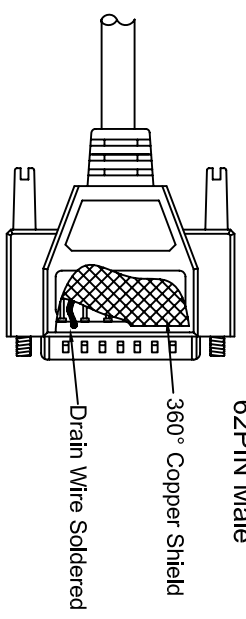

THE INFORMATION CONTAINED IN THIS DRAWING IS THE SOLE PROPERTY OF AMPHENOL CABLES ON DEMAND. ANY REPRODUCTION OR DISCLOSURE TO THIRD PARTIES, IN PART OR WHOLE, WITHOUT THE EXPRESS WRITTEN PERMISSION OF AMPHENOL CABLES ON DEMAND IS PROHIBITED.

REV.	DESCRIPTION	DATE	APPROVED
A	NEW RELEASE	03/01/07	
A1	Add wiring color	16/JAN/2012	

SEC A-A

LENGTH & P/N Table

LENGTH	P/N	Cable Color
2.5FT ±1 inch	CS-DSDHD62MM0-002.5	GREY
5FT ±2 inch	CS-DSDHD62MM0-005	GREY
10FT ±3 inch	CS-DSDHD62MM0-010	GREY
15FT ±3 inch	CS-DSDHD62MM0-015	GREY
25FT ±4 inch	CS-DSDHD62MM0-025	GREY
50FT ±8 inch	CS-DSDHD62MM0-050	GREY

PIN OUT: 1 TO 1		Inner Layer Code		Outer Layer Code		
Male	Male	Color	Male	Color	Male	
Pin1	Pin1	Black	Pin20	Black	Pin42	Green/Black
Pin2	Pin2	Brown	Pin21	Brown	Pin43	Grey/Black
Pin3	Pin3	Red	Pin22	Red	Pin44	Pink/Black
Pin4	Pin4	Orange	Pin23	Orange	Pin45	Pink/Red
Pin5	Pin5	Yellow	Pin24	Yellow	Pin46	Pink/Blue
Pin6	Pin6	Green	Pin25	Green	Pin47	Pink/Blue
Pin7	Pin7	Blue	Pin26	Blue	Pin48	Light Blue
Pin8	Pin8	Purple	Pin27	Purple	Pin49	Light Blue/Black
Pin9	Pin9	Grey	Pin28	Grey	Pin50	Light Blue/Red
Pin10	Pin10	White	Pin29	White	Pin51	Light Blue/Blue
Pin11	Pin11	Pink	Pin30	Pink	Pin52	Light Blue/Green
Pin12	Pin12	Light Green	Pin31	Light Green	Pin53	Light Blue/Green
Pin13	Pin13	Black/White	Pin32	Black/White	Pin54	Grey/Red
Pin14	Pin14	Brown/White	Pin33	Brown/White	Pin55	Purple/Black
Pin15	Pin15	Red/White	Pin34	Red/White	Pin56	Blue/Black
Pin16	Pin16	Orange/White	Pin35	Orange/White	Pin57	Light Green/Black
Pin17	Pin17	Green/White	Pin36	Green/White	Pin58	Light Green/Red
Pin18	Pin18	Blue/White	Pin37	Blue/White	Pin59	Light Green/Blue
Pin19	Pin19	Purple/White	Pin38	Purple/White	Pin60	Light Yellow
			Pin39	Red/Black	Pin61	Light Yellow/Green
			Pin40	Orange/Black	Pin62	Light Yellow/Black
			Pin41	Yellow/Black		SHIELD - Drain Wire