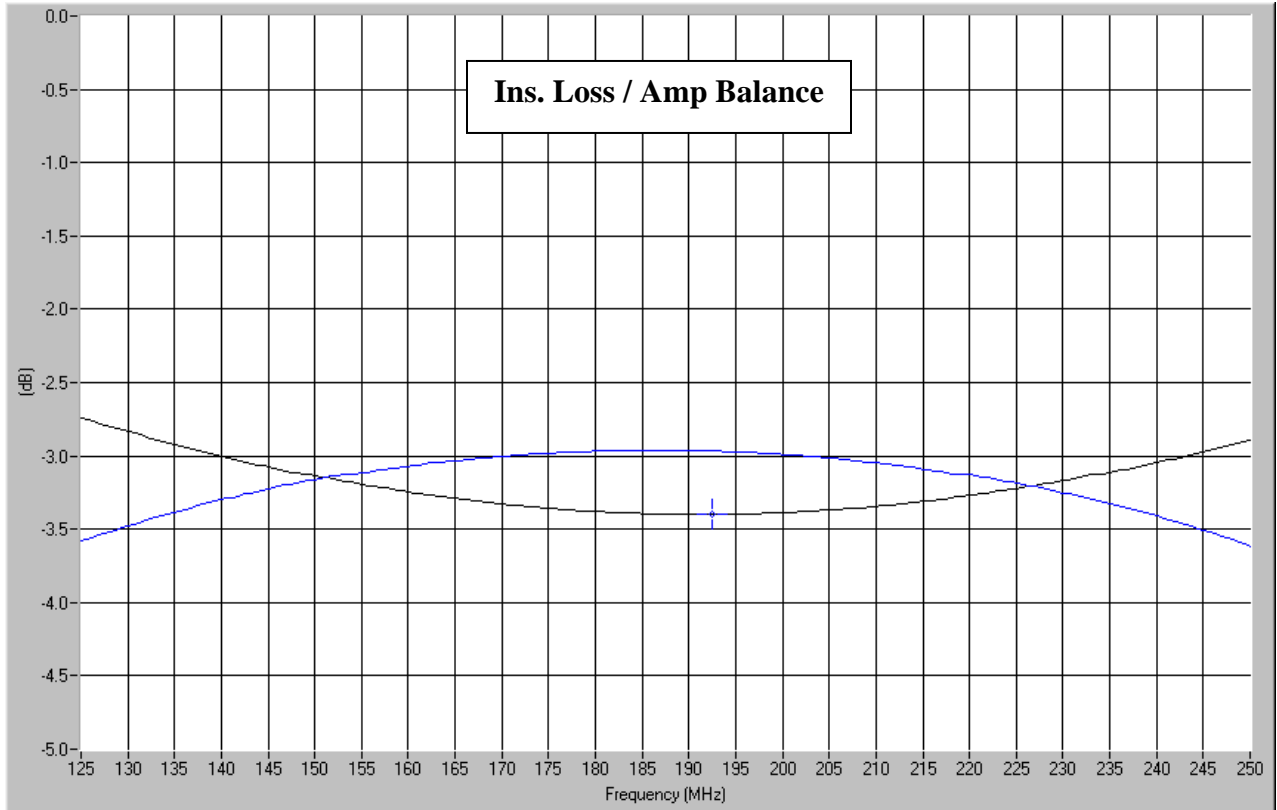

Typical Test Data Plots

USA/Canada: (315) 432-8909
Toll Free: (800) 411-6596
Europe: +44 2392-232392