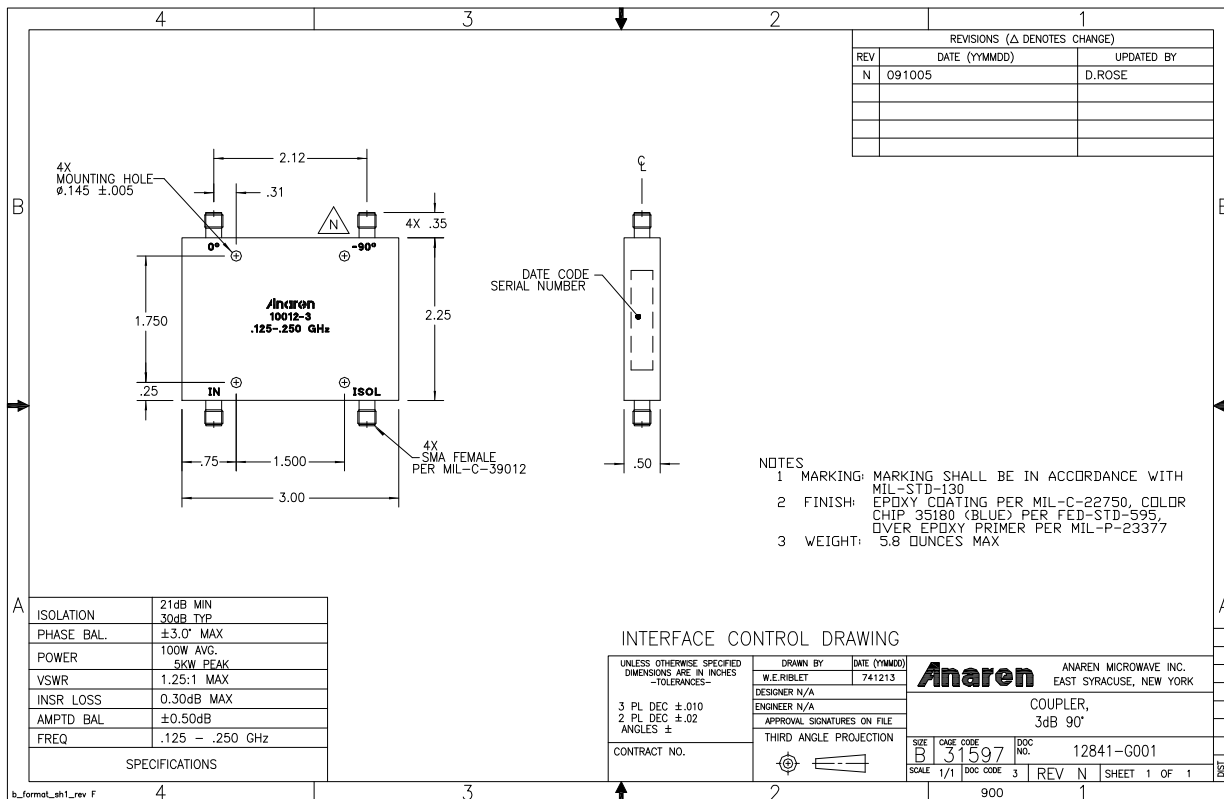

Outline Drawing

Electrical and Mechanical Specifications subject to change without notice.