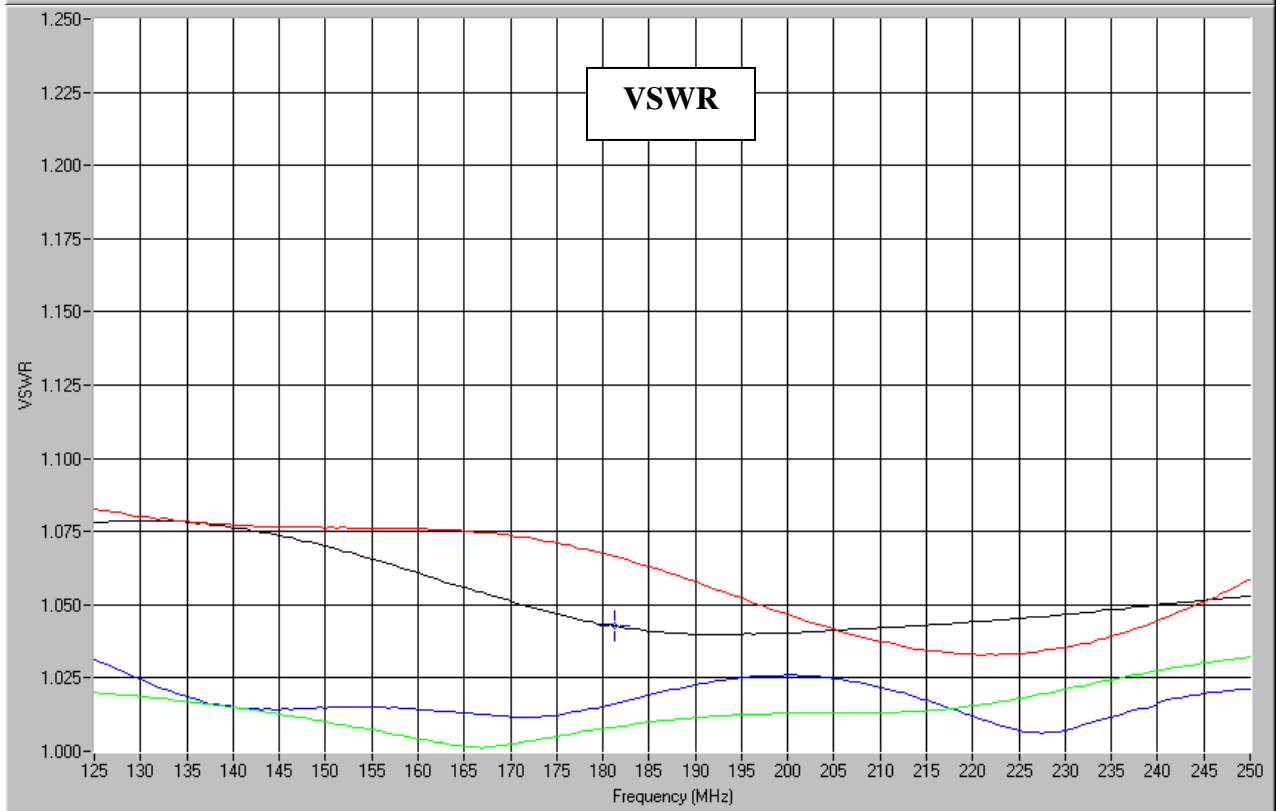

#### Features

- Military Grade
- 0.125 – 0.250 GHz
- 2-Way power Split
- Quadrature
- Connectors Per MIL-C-39012
- Rugged Aluminum Housing
- Low VSWR
- Meets MIL-E-5400 Class 3 Requirements

#### Outline Drawing

Electrical and Mechanical Specifications subject to change without notice.

**Typical Test Data Plots**

USA/Canada: (315) 432-8909  
 Toll Free: (800) 411-6596  
 Europe: +44 2392-232392

### Typical Test Data Plots