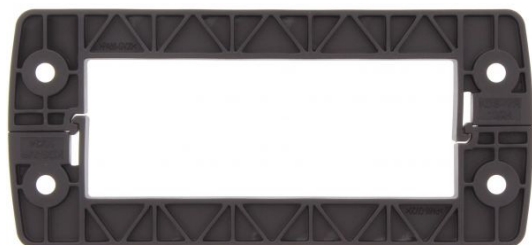

28558.4

KDS-DE 4X3-4 BK

KDS-DE 4X3-4 BK

Accessories

Locking frames

Inner locking frame, Length: 80 mm, Height: 11.5 mm, Colour: Black

In general

Order number	Article designation	GTIN (EAN)	Packaging unit
28507.4	KDS-IVR 1-4	4044211210830	10 PC

Inner locking frame, Length: 152 mm, Height: 11.5 mm, Colour: Black

In general

Order number	Article designation	GTIN (EAN)	Packaging unit
28505.4	KDS-IVR 10/24	4044211210816	10 PC

28558.4

KDS-DE 4X3-4 BK

KDS-DE 4X3-4 BK

Accessories

Locking frames

Inner locking frame, Length: 105 mm, Height: 11.5 mm, Colour: Black

In general

Order number	Article designation	GTIN (EAN)	Packaging unit
28501.4	KDS-IVR 6/10	4044211210779	10 PC