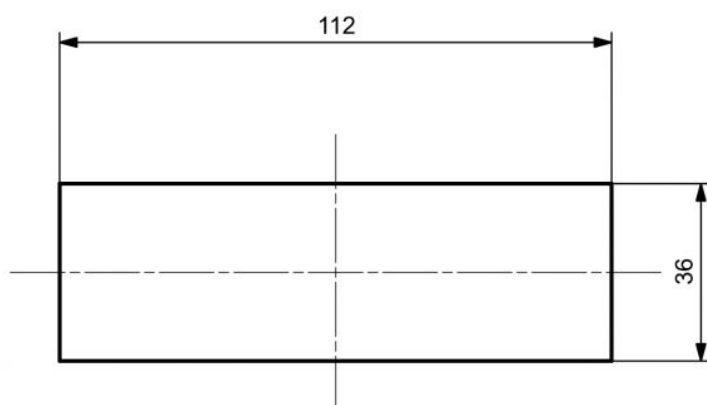

28651.6

KES-R 14/24 GR

KES-R 14/24 GR

Technical Data

Further technical data

Mounting type	Snap-on
Protection	IP54
Sheet thickness, min.	1.5 mm
Max. sheet thickness	2 mm
NEMA Type	1
Number of wires	14
Number of cables for cable diameters 3.2 - 6.3 mm	5
Number of cables for cable diameters 4.0 - 7.5 mm	3
Number of cables for cable diameters 5.5 - 10.5 mm	3
Number of cables for cable diameters 8.0 - 12.5 mm	1
Number of cables for cable diameters 12.0 - 16.2 mm	3

28651.6

KES-R 14/24 GR

KES-R 14/24 GR

Media