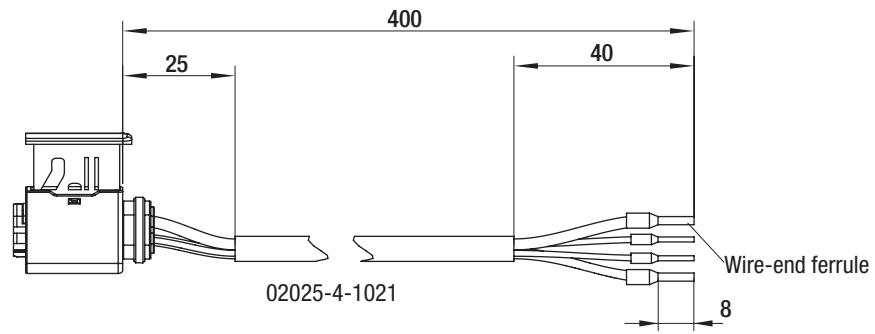

Cables

Cables

Part number	Application
02025-4-1021	W3G 250-EC
02040-4-1021	R3G 146-EC

Subject to change