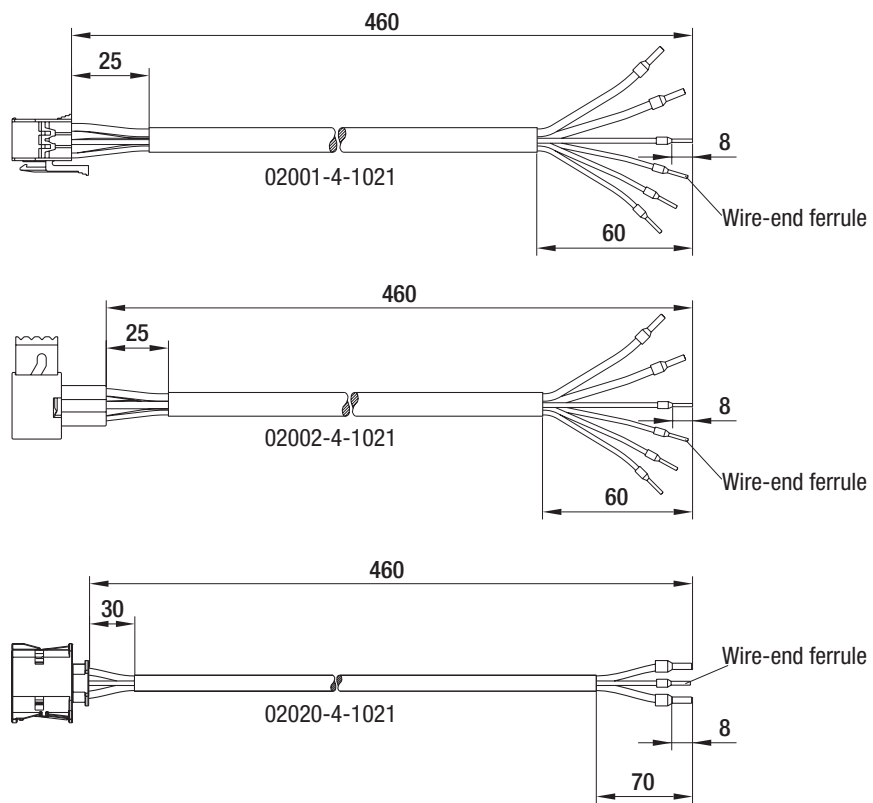

## Cables

Part number	Application
02001-4-1021	EC dual centrifugal fan with housing
02002-4-1021	EC axial fan
02020-4-1021	W1G 300-EC

Subject to change

## Cables

Part number	Application
02025-4-1021	W3G 250-EC
02040-4-1021	R3G 146-EC

Subject to change