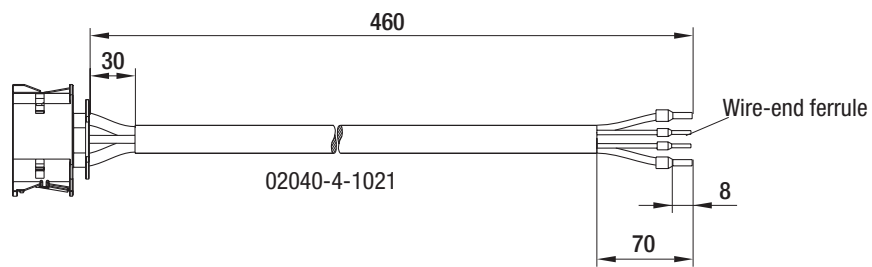

Cables

Cables

Part number	Application
02025-4-1021	W3G 250-EC
02040-4-1021	R3G 146-EC

Subject to change