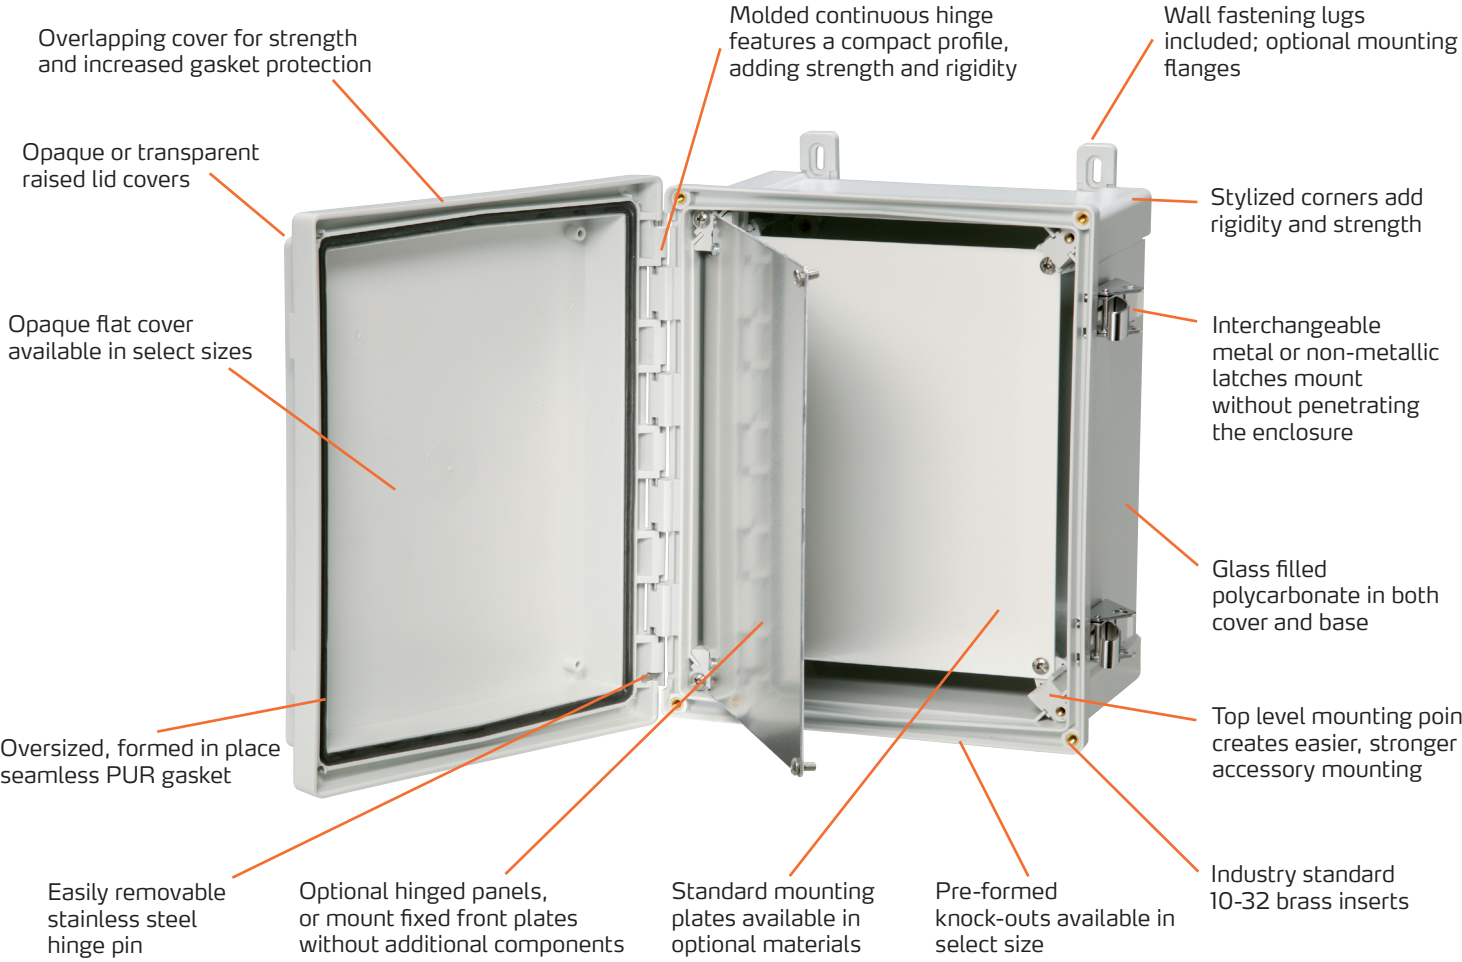

# The 21<sup>ST</sup> Century Solution

ARCA enclosures advance beyond tradition to meet and exceed the growing demands of today's applications. ARCA's rugged construction achieves a unique appearance without sacrificing robustness. The stylized cover features an overlapping design proving superior protection of the formed-in-place PUR gasket.

ARCA enclosures are available with a variety of cover and mounting options including transparent and opaque covers, our standard raised lid design or for select ARCA sizes a flat cover design. Cover options also include a screw cover, hinged screw cover, and latched hinged cover. Inner panels are available in both metal and non-metallic versions with fixed or hinged mounting. Our largest size additions (24x20x8 and 24x24x10) include both JIC and NEMA panel options while our latest additions include flat covers and pre formed knock outs.

With custom cut outs, colors, and all the standard hardware you need Fibox can easily customize your ARCA enclosure for your application.

PC:

IP 66
IK 08
UL Type 4, 4X, 6, 6P, 12, and 13
UV-Protected