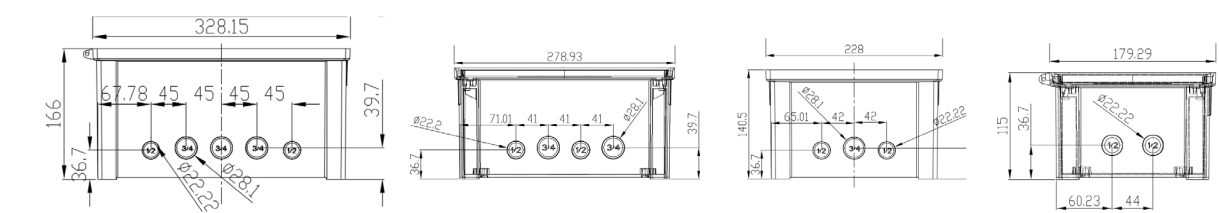

Polycarbonate

SCREW COVER				
OPAQUE COVER	TRANSPARENT COVER	KNOCK-OUT CONFIGURATION	SIZE H x W x D INCHES	SIZE H x W x D METRIC
ARK865SC	ARK865SCT	1/2, 1/2	8.0 x 6.0 x 5.0	203 x 152 x 127
ARK1086SC	ARK1086SCT	1/2, 3/4, 1/2	10.0 x 8.0 x 6.0	254 x 203 x 152
ARK12106SC	ARK12106SCT	1/2, 3/4, 1/2, 3/4	12.0 x 10.0 x 6.0	305 x 254 x 152
ARK14127SC	ARK14127SCT	1/2, 3/4, 3/4, 3/4, 1/2	14.0 x 12.0 x 7.0	356 x 305 x 178
HINGED SCREW COVER				
OPAQUE COVER	TRANSPARENT COVER	KNOCK-OUT CONFIGURATION	SIZE H x W x D INCHES	SIZE H x W x D METRIC
ARK865CHSC	ARK865CHSCT	1/2, 1/2	8.0 x 6.0 x 5.0	203 x 152 x 127
ARK1086CHSC	ARK1086CHSCT	1/2, 3/4, 1/2	10.0 x 8.0 x 6.0	254 x 203 x 152
ARK12106CHSC	ARK12106CHSCT	1/2, 3/4, 1/2, 3/4	12.0 x 10.0 x 6.0	305 x 254 x 152
ARK14127CHSC	ARK14127CHSCT	1/2, 3/4, 3/4, 3/4, 1/2	14.0 x 12.0 x 7.0	356 x 305 x 178
HINGED LOCKABLE LATCH COVER				
OPAQUE COVER	TRANSPARENT COVER	KNOCK-OUT CONFIGURATION	SIZE H x W x D INCHES	SIZE H x W x D METRIC
ARK865CHSSL	ARK865CHSSLT	1/2, 1/2	8.0 x 6.0 x 5.0	203 x 152 x 127
ARK1086CHSSL	ARK1086CHSSLT	1/2, 3/4, 1/2	10.0 x 8.0 x 6.0	254 x 203 x 152
ARK12106CHSSL	ARK12106CHSSLT	1/2, 3/4, 1/2, 3/4	12.0 x 10.0 x 6.0	305 x 254 x 152
ARK14127CHSSL	ARK14127CHSSLT	1/2, 3/4, 3/4, 3/4, 1/2	14.0 x 12.0 x 7.0	356 x 305 x 178