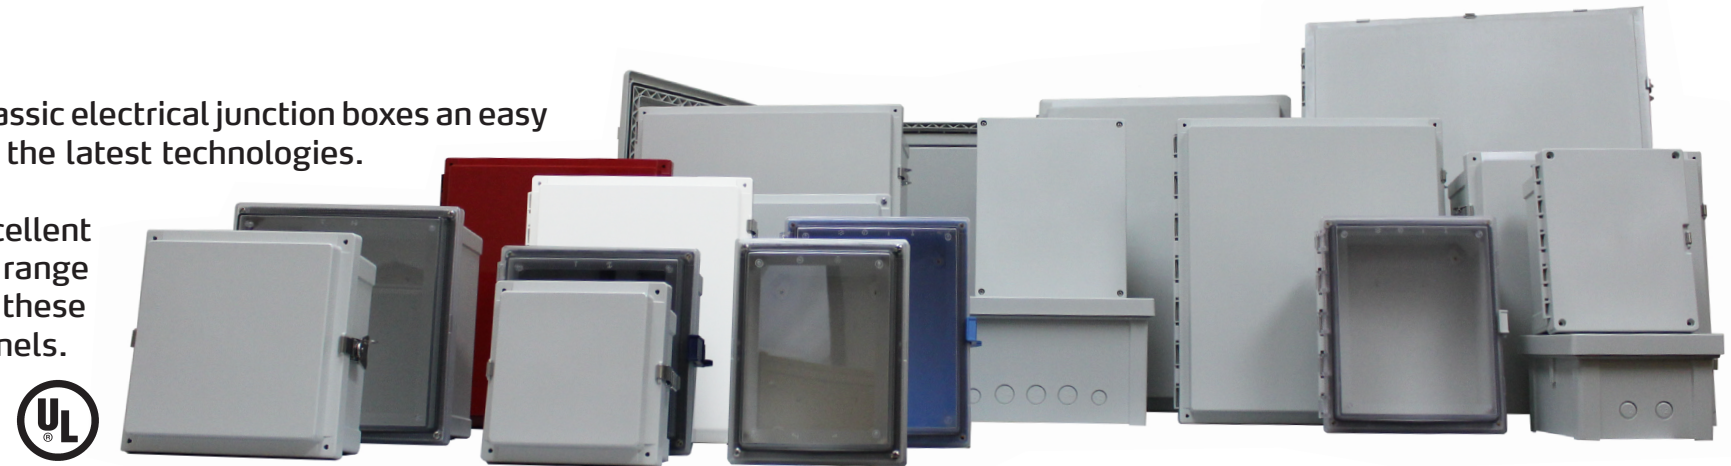

ARCA

Fibox's ARCA non-metallic enclosures provide users of classic electrical junction boxes an easy upgrade path to a high performance enclosure featuring the latest technologies.

Precision, injection molded, ARCA enclosures feature excellent chemical resistance and the wide temperature utilization range of polycarbonate plastic. Available in classic JIC sizes, these enclosures feature industry standard dimensions and panels.

Polycarbonate

- PC:
- IP 66
- IK 08
- UL Type 4, 4X, 6, 6P, 12, and 13
- UV-Protected