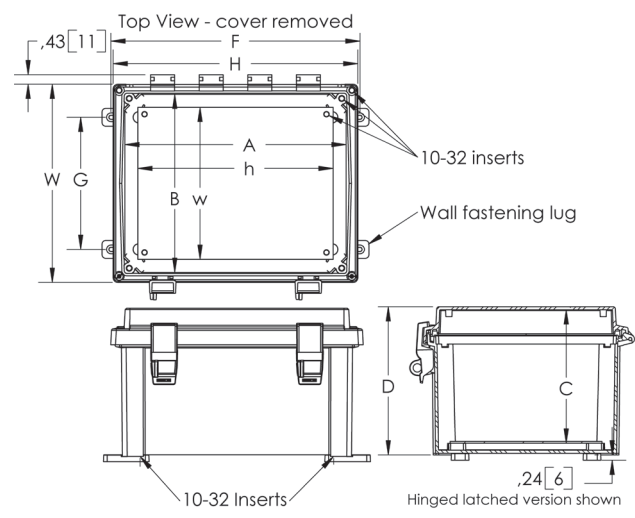

DRAWINGS   TECHNICAL INFORMATION

Property	
Environmental ingress	UL Type 4, 4X, 6, 6P, 12 and 13
Impact resistance	Impact rating per UL 508 / UL 50
NRTL Listing	Underwriters Laboratories UL, cUL Listed under UL 508
Temperature Range: °Celsius	-40° . . +140°C
Short term °Fahrenheit	-40° . . +284°F
Temperature Range: °Celsius	-40° . . +80°C
Long term °Fahrenheit	-40° . . +175°F
Electrical insulation	Totally insulated
Color	RAL 7035 - Light gray
Cover screws and hardware	10-32, stainless steel
Accessory mounting screws	10-32, stainless steel
Gasket	Formed in place polyurethane (PUR)
Flammability rating	Enclosure flammability rating per UL 508
Toxicity	Non-Toxic, halogen free, RoHS compliant

Data subject to change without notice.