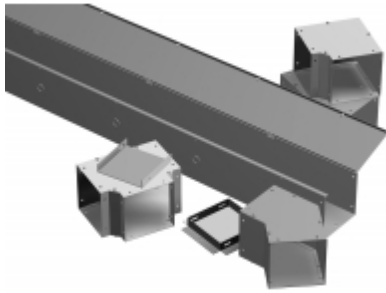

Quality Products. Service Excellence.

Type 1 Lay-In Wireway CW Series

Wireway & Accessories

Application

- Construction designed to ensure electrical continuity and to permit fast and easy indoor installation of multiple wireway runs.

Standards

- UL-50 Type 1
- cUL Type 1
- Complies with
 - IEC 60529, IP20

Construction - Screw Cover

- Formed from 16 or 14 gauge steel
- Flat covers have keyhole screw slots
- Available with or without knockouts
- Straight sections are provided with adequate concentric knockouts (1/2", 3/4" conduit size)
- Unobstructed interior speeds up laying of cables
- Optional hanger brackets allow for vertical or horizontal mounting
- Joiners sold separately

Construction - Hinge Cover

- Formed from 16 or 14 gauge steel
- Hinge covers are hinged on 24" centers
- Available with or without knockouts
- Straight sections are provided with adequate concentric knockouts (1/2", 3/4" conduit size)
- Knockouts are on 12" centers
- Joiner is included with each straight section
- Unobstructed interior speeds up laying of cables
- Optional hanger brackets allow for vertical or horizontal mounting