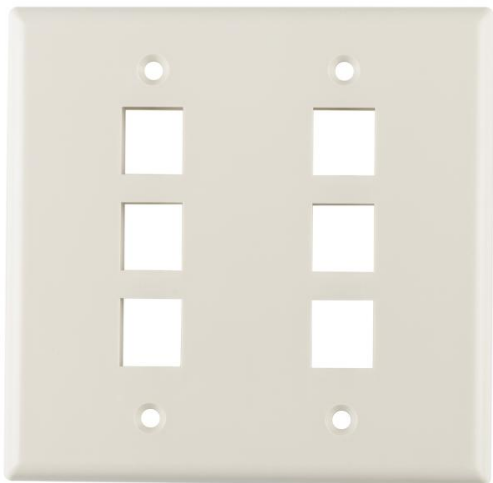

Specification Sheet

Part Number: FPDGSIX-FW

Dual Gang 6 Port Flush Mount Faceplate, ABS 94V-0, Office White, 1/pkg

Article Number

854-39229

Type

FPDGSIX

Color

Office White (OEWH)

Features & Benefits

- Smooth finish, flush mount faceplate enables quick and easy installations.
- Plastic windows provide identification and also cover up the mounting screws.
- All faceplates come with color-matched mounting screws for a cleaner appearance.

Quantity Per

bag

Product Description	HellermannTyton offers a faceplate to fit into the breakout areas of most modular furniture brands including Herman Miller® Haworth®, HON®, and Steelcase®. The 3 or 4 port faceplate easily snaps into standard modular furniture openings. It can accommodate HellermannTyton modular jacks and multimedia modules, providing solutions for voice, coax, audio, video and fiber applications. The furniture faceplate ports can be identified with HellermannTyton faceplate labels.
Short Description	Dual Gang 6 Port Flush Mount Faceplate, ABS 94V-0, Office White, 1/pkg
Global Part Name	FPDGSIX
Technical Description	Dual Gang 6 Port Flush Mount Faceplate, Office White
Port Count	6
Variant	Standard
Material	Acrylonitrile Butadiene Styrene (ABS94V-0)
Material Shortcut	ABS94V-0
UL Listed (US and Canada)	Yes
UL Listed (US)	Yes
Package Quantity(Imperial)	1