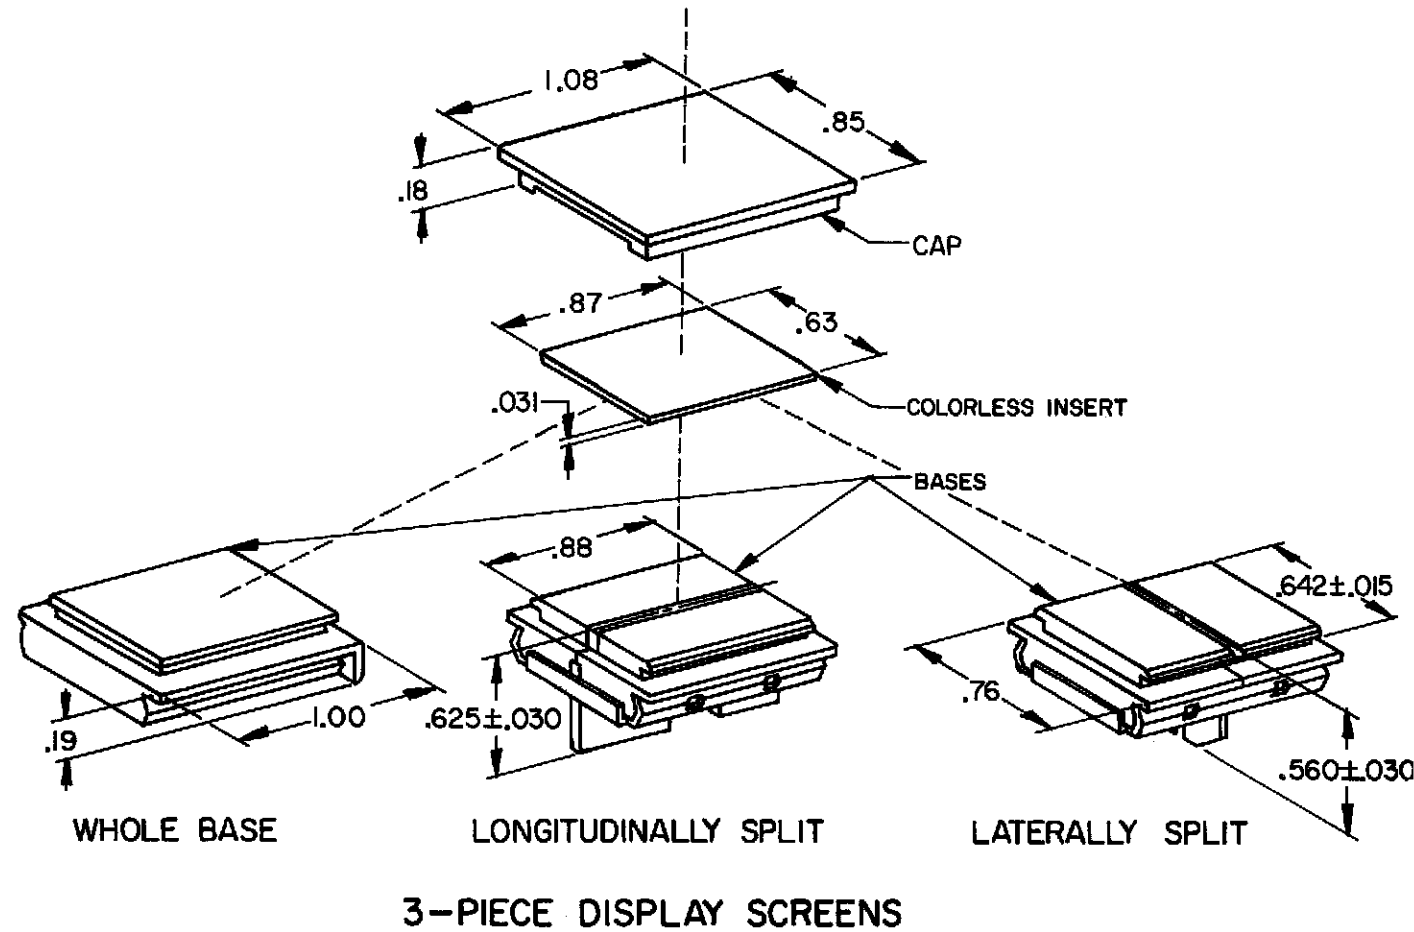

L 0069773
MBN
23SEP10

THIS DRAWING COVERS A PROPRIETARY ITEM AND IS THE PROPERTY OF MICRO SWITCH, A DIVISION OF HONEYWELL. THIS DRAWING IS NOT TO BE COPIED OR USED WITHOUT THE APPROVAL OF MICRO SWITCH

COLORS		CATALOG LISTINGS		
		3-PIECE DISPLAY SCREEN		
CAP	BASE	WHOLE BASE	LONGITU-DINALLY	LATER-ALLY
RED	RED	2A66		
YELLOW	YELLOW	Ⓣ		
GREEN	GREEN	2A68		
BLUE	BLUE	Ⓣ		
COLORLESS	WHITE	2A70		
COLORLESS	WHITE	2A242		
COLORLESS	RED & RED		2A51	Ⓣ
COLORLESS	RED & YELLOW		2A52	Ⓣ
COLORLESS	RED & GREEN		2A53	Ⓣ
COLORLESS	RED & BLUE		Ⓣ	
COLORLESS	RED & WHITE		2A55	Ⓣ
COLORLESS	YELLOW & GREEN		2A56	Ⓣ
COLORLESS	YELLOW & BLUE		Ⓣ	
COLORLESS	YELLOW & WHITE		2A58	2A43
COLORLESS	YELLOW & YELLOW		2A59	Ⓣ
COLORLESS	GREEN & BLUE		Ⓣ	Ⓣ
COLORLESS	GREEN & WHITE		2A61	2A46
COLORLESS	GREEN & GREEN		2A62	2A47
COLORLESS	BLUE & WHITE		Ⓣ	Ⓣ
COLORLESS	BLUE & BLUE		Ⓣ	
COLORLESS	WHITE & WHITE		2A65	2A50
COLORLESS	AMBER & AMBER		Ⓣ	
COLORLESS	WHITE & AMBER		Ⓣ	
COLORLESS	GREEN & WHITE		2A209	
COLORLESS	AMBER & WHITE		2A7093	Ⓣ
COLORLESS	WHITE & WHITE		Ⓣ	
COLORLESS	RED	Ⓣ		
COLORLESS	RED & GREEN		2A259	
COLORLESS	GREEN	2A248		
COLORLESS	GREEN & RED			Ⓣ
COLORLESS	RED & GREEN			2A38-L
COLORLESS	RED & RED		2A51-L	
COLORLESS	WHITE	2A70-L		

3-PIECE DISPLAY SCREENS

THIRD ANGLE PROJECTION

 SCALE FULL
 DO NOT SCALE PRINT
 UNLESS OTHERWISE SPECIFIED TOLERANCES ARE
 ONE PLACE (.0) ±.030
 TWO PLACE (.00) ±.015
 THREE PLACE (.000) ±.005
 ANGLES ±
 WEIGHT