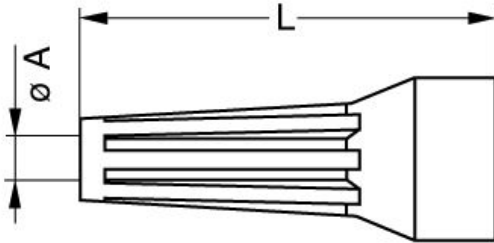

[Catalog](#)

TECHNICAL DETAILS

Mechanics

Shell Style/Model	GMA*: Bend relief Grey
Keying	No keying
Housing Material	Thermoplastic polyurethane elastomer(Desmopan 786)
Variant	G : Grey
Weight	.81 g

Performance

Configuration	
Insulator	G: PEEK/Peht
Rated Current	

Others

Temp (min / max): -40°C / +80°C

LEMO products and services are provided "as is". LEMO makes no warranties or representations with regard to LEMO product & services or use of them, express, implied or statutory, including for accuracy, completeness, or security. The user is fully responsible for his products and applications using LEMO components.

DRAWINGS

Draws

No keying

Dimensions

	A	L
mm.	4.5	30
in.	0.18	1.18

RECOMMENDED BY LEMO

Tools

Cables