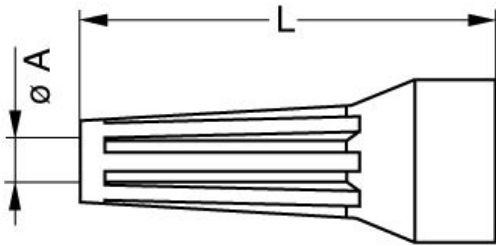

DRAWINGS

Draws

No keying

Dimensions

	A	L
mm.	4.5	30
in.	0.18	1.18

RECOMMENDED BY LEMO

Tools

Cables