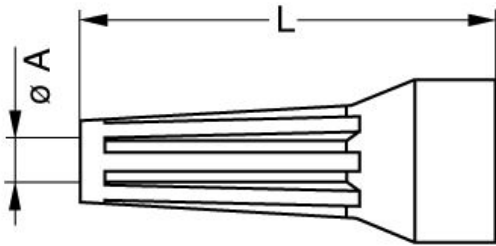

DRAWINGS

Draws

No keying

Dimensions

	A	L
mm.	5.4	30
in.	0.21	1.18

RECOMMENDED BY LEMO

Tools

Cables