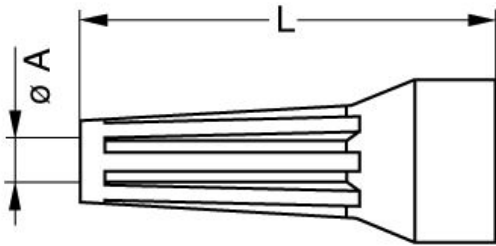

DRAWINGS

Draws

No keying

Dimensions

	A	L
mm.	7	36
in.	0.28	1.42

RECOMMENDED BY LEMO

Tools

Cables