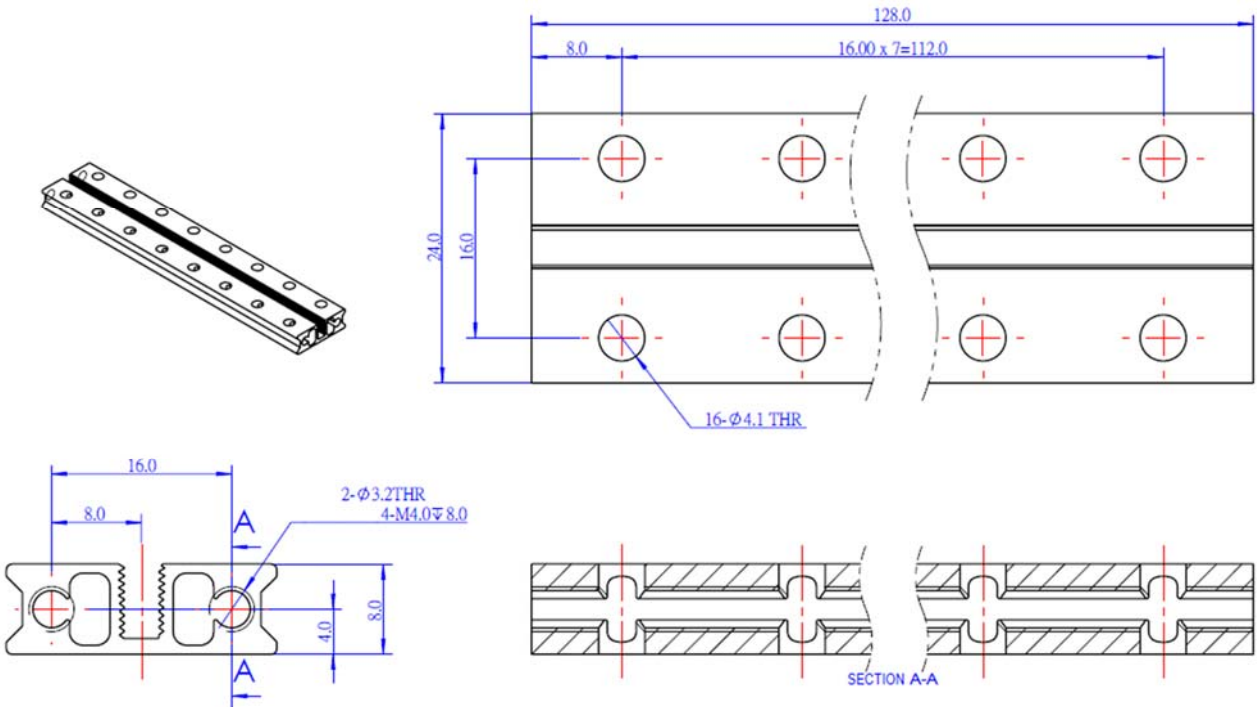

Slide Beam0824-128-Blue(Pair)

SKU: 60030 Weight: 57.00 Gram

OVERVIEW

What Is Slide Beam0824-128?

Slide Beam0824-128 is a frequently-used mechanical part of Makeblock platform, and also compatibles with most Makeblock mechanical components. There are various mounting holes and a threaded slot on the plane of this beam which allow you to assemble on other structures easily.

Features

- ? Made from heavy-duty 6061 aluminum extrusion
- ? With holes on 16mm increments, and M4 threaded holes on both ends
- ? Cross-section area 8x24mm, length 128mm
- ? High wear resistance and high intensity
- ? Strong rigidity

DEMO

Size Charts

Specifications

SKU	60030
Product Name	Slide Beam0824-128-Blue (Pair)
Length	128mm
Cross-section Area	8 x 24mm
Gross Weight	57g (2.01oz)
Package Content (Quantity x Part Name)	2x Slide Beam0824-128