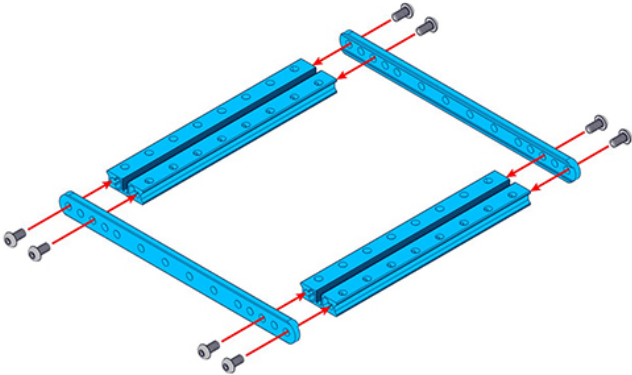

Slide Beam0824-128-Blue(Pair)

SKU: 60030 Weight: 57.00 Gram

OVERVIEW

What Is Slide Beam0824-128?

Slide Beam0824-128 is a frequently-used mechanical part of Makeblock platform, and also compatibles with most Makeblock mechanical components. There are various mounting holes and a threaded slot on the plane of this beam which allow you to assemble on other structures easily.

Features

- ? Made from heavy-duty 6061 aluminum extrusion
- ? With holes on 16mm increments, and M4 threaded holes on both ends
- ? Cross-section area 8x24mm, length 128mm
- ? High wear resistance and high intensity
- ? Strong rigidity

DEMO

Size Charts

Specifications

SKU	60030
Product Name	Slide Beam0824-128-Blue (Pair)
Length	128mm
Cross-section Area	8 x 24mm
Gross Weight	57g (2.01oz)
Package Content (Quantity x Part Name)	2x Slide Beam0824-128