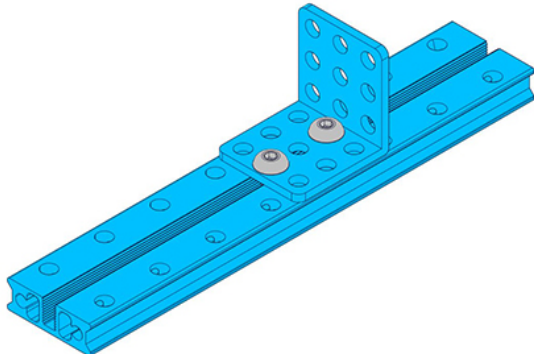

Slide Beam0824-128-Blue(Pair)

SKU: 60030 Weight: 57.00 Gram

OVERVIEW

What Is Slide Beam0824-128?

Slide Beam0824-128 is a frequently-used mechanical part of Makeblock platform, and also compatibles with most Makeblock mechanical components. There are various mounting holes and a threaded slot on the plane of this beam which allow you to assemble on other structures easily.

Features

- ? Made from heavy-duty 6061 aluminum extrusion
- ? With holes on 16mm increments, and M4 threaded holes on both ends
- ? Cross-section area 8x24mm, length 128mm
- ? High wear resistance and high intensity
- ? Strong rigidity

DEMO

Size Charts

Specifications

SKU	60030
Product Name	Slide Beam0824-128-Blue (Pair)
Length	128mm
Cross-section Area	8 x 24mm
Gross Weight	57g (2.01oz)
Package Content (Quantity x Part Name)	2x Slide Beam0824-128