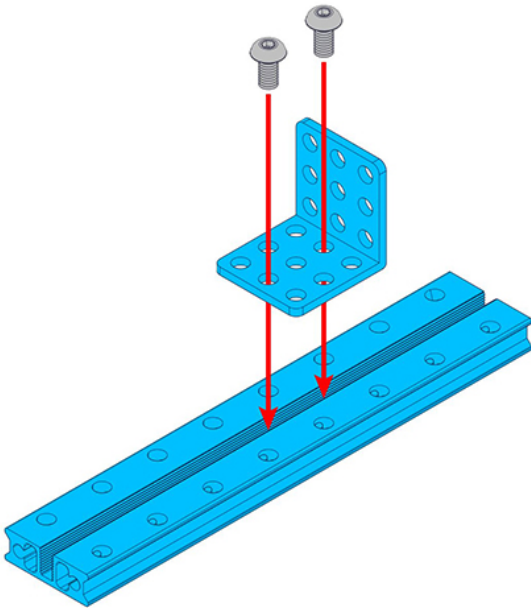

Slide Beam0824-128-Blue(Pair)

SKU: 60030 Weight: 57.00 Gram

OVERVIEW

What Is Slide Beam0824-128?

Slide Beam0824-128 is a frequently-used mechanical part of Makeblock platform, and also compatibles with most Makeblock mechanical components. There are various mounting holes and a threaded slot on the plane of this beam which allow you to assemble on other structures easily.

Features

- ? Made from heavy-duty 6061 aluminum extrusion
- ? With holes on 16mm increments, and M4 threaded holes on both ends
- ? Cross-section area 8x24mm, length 128mm
- ? High wear resistance and high intensity
- ? Strong rigidity

DEMO

Size Charts

Specifications

SKU	60030
Product Name	Slide Beam0824-128-Blue (Pair)
Length	128mm
Cross-section Area	8 x 24mm
Gross Weight	57g (2.01oz)
Package Content (Quantity x Part Name)	2x Slide Beam0824-128