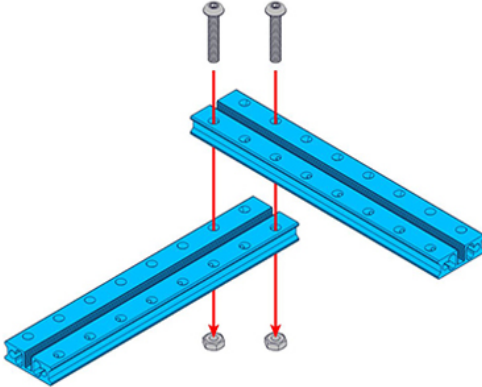

Slide Beam0824-128-Blue(Pair)

SKU: 60030 Weight: 57.00 Gram

OVERVIEW

What Is Slide Beam0824-128?

Slide Beam0824-128 is a frequently-used mechanical part of Makeblock platform, and also compatibles with most Makeblock mechanical components. There are various mounting holes and a threaded slot on the plane of this beam which allow you to assemble on other structures easily.

Features

- ? Made from heavy-duty 6061 aluminum extrusion
- ? With holes on 16mm increments, and M4 threaded holes on both ends
- ? Cross-section area 8x24mm, length 128mm
- ? High wear resistance and high intensity
- ? Strong rigidity

DEMO

Size Charts

Specifications

SKU	60030
Product Name	Slide Beam0824-128-Blue (Pair)
Length	128mm
Cross-section Area	8 x 24mm
Gross Weight	57g (2.01oz)
Package Content (Quantity x Part Name)	2x Slide Beam0824-128