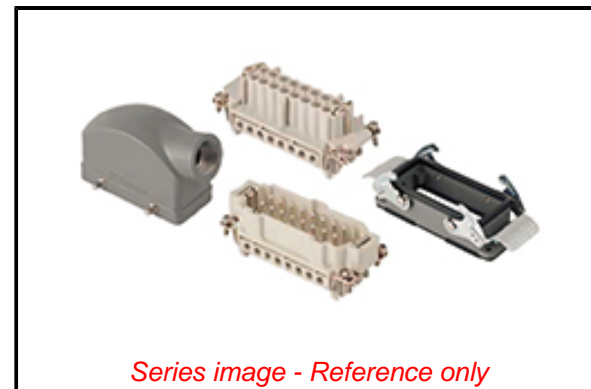

PLEASE CHECK WWW.MOLEX.COM FOR LATEST PART INFORMATION

Part Number: [0936030049](#)
Status: **Active**
Overview: [GWconnect Heavy Duty Connectors (HDC)](#)
Description: [GWconnect Connector Kit, 10 Pole, Series S-E Female-Male Inserts, Pg16 Die-cast Aluminum Hood-Side Entry, Bulkhead Mount Housing-Vertical, 2 Lever, Size 10B «57x27», Grey](#)

Documents:

[RoHS Certificate of Compliance (PDF)](#)

Kit components

Kit Components [936011718](#) Pg16 Hood, [936010238](#) Male Insert, [936010231](#) Female Insert, [936011537](#) Vertical Bulkhead Housing

General

Product Family Industrial Connectors / Enclosures
Series [93603](#)
Color - Cable Jacket N/A
Component Size 10B «57X27»
Component Type Connector Kit - Female+Male
Insert Series S-E
Overview [GWconnect Heavy Duty Connectors (HDC)](#)
Product Category Heavy Duty Connectors
Product Name GWconnect
UPC 887191862736

Physical

Lock to Mating Part Yes
Mounting Style Bulkhead
Net Weight 450.000/g
Packaging Type Bag
Thread Size Pg16
Thread Type (Pg)

Electrical

Current - Maximum per Contact 16.0A
Voltage - Maximum 500V

Material Info

Engineering Number 7910.6750.0

EU ELV

Not Relevant

EU RoHS

Compliant with Exemption 6(c)

REACH SVHC

Not Contained Per - ED/71/2019 (16 July 2019)

Halogen-Free

Status

Not Reviewed

For more information, please visit [Contact US](#)

China ROHS

ELV

RoHS Phthalates

China RoHS

50 Image

Not Relevant

Not Contained

Search Parts in this Series

[93603](#) Series