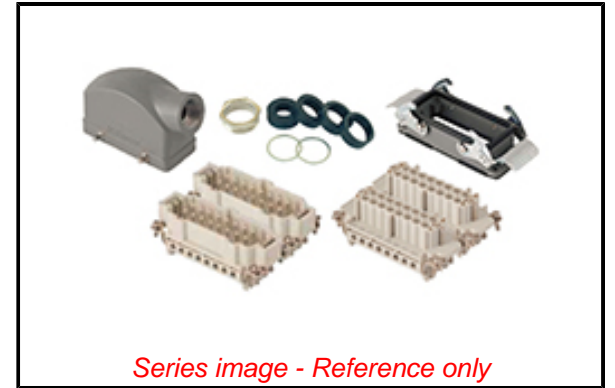

PLEASE CHECK WWW.MOLEX.COM FOR LATEST PART INFORMATION

Part Number: [0936030074](#)
Status: **Active**
Overview: GWconnect Heavy Duty Connectors (HDC)
Description: GWconnect Connector Kit, 16 Pole, Series S-E Female-Male Inserts, M25 Metal Cable Gland, M25 Die-cast Aluminum Hood-Side Entry, Bulkhead Mount Housing-Vertical, 2 Lever, Size 16B «77x27», Grey

Documents:

[RoHS Certificate of Compliance (PDF)](#)

Kit components

Kit Components [936000047](#) M25 Gland, [936012819](#) M25 Hood, [936010273](#) Male Insert, [936010263](#) Female Insert, [936012577](#) Vertical Bulkhead Housing

General

Product Family Industrial Connectors / Enclosures
Series [93603](#)
Color - Cable Jacket N/A
Component Size 16B «77X27»
Component Type Connector Kit - Female+Male
Insert Series S-E
Overview [GWconnect Heavy Duty Connectors (HDC)](#)
Product Category Heavy Duty Connectors
Product Name GWconnect
UPC 887191864334

Physical

Lock to Mating Part Yes
Mounting Style Bulkhead
Net Weight 430.000/g
Packaging Type Bag
Thread Size M25
Thread Type (M) Metric

Electrical

Current - Maximum per Contact 16.0A
Voltage - Maximum 500V

Material Info

Engineering Number 7916.7751.5

EU ELV

Not Relevant

EU RoHS

Compliant with Exemption 6(c)

REACH SVHC

Contained Per - ED/71/2019 (16 July 2019)

Lead

Halogen-Free

Status

Not Reviewed

For more information, please visit [Contact US](#)

China ROHS

ELV

RoHS Phthalates

China RoHS

50 Image

Not Relevant

Not Contained

Search Parts in this Series

[93603](#) Series