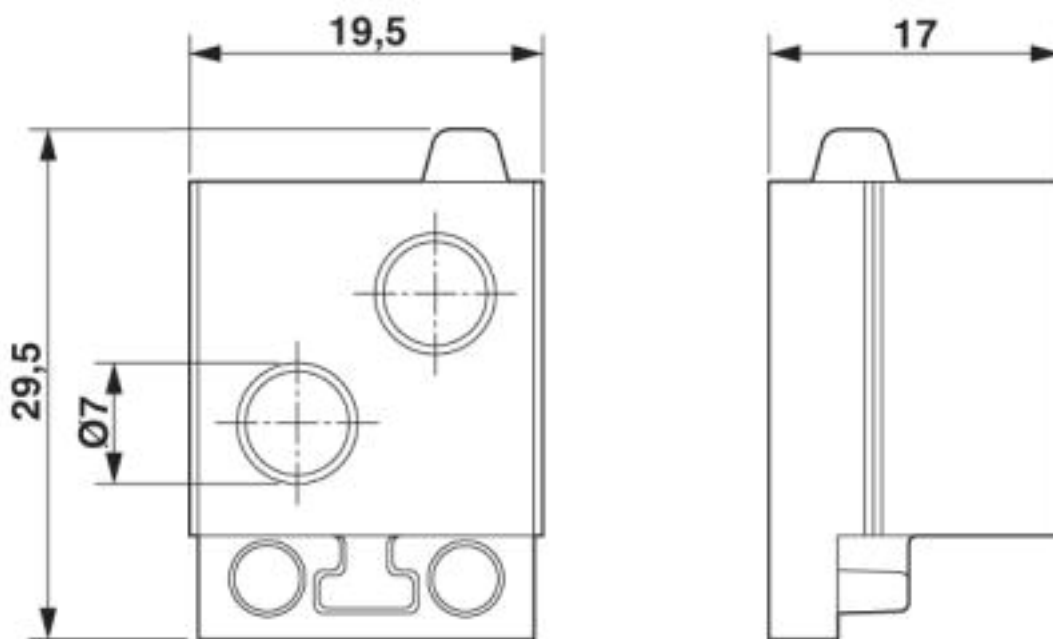

#### Dimensions

External cable diameter	2x 6 mm ... 7 mm
Length	29.5 mm
Width	19.5 mm
Height	17 mm

## Drawings

Dimensional drawing

Dimensional drawing